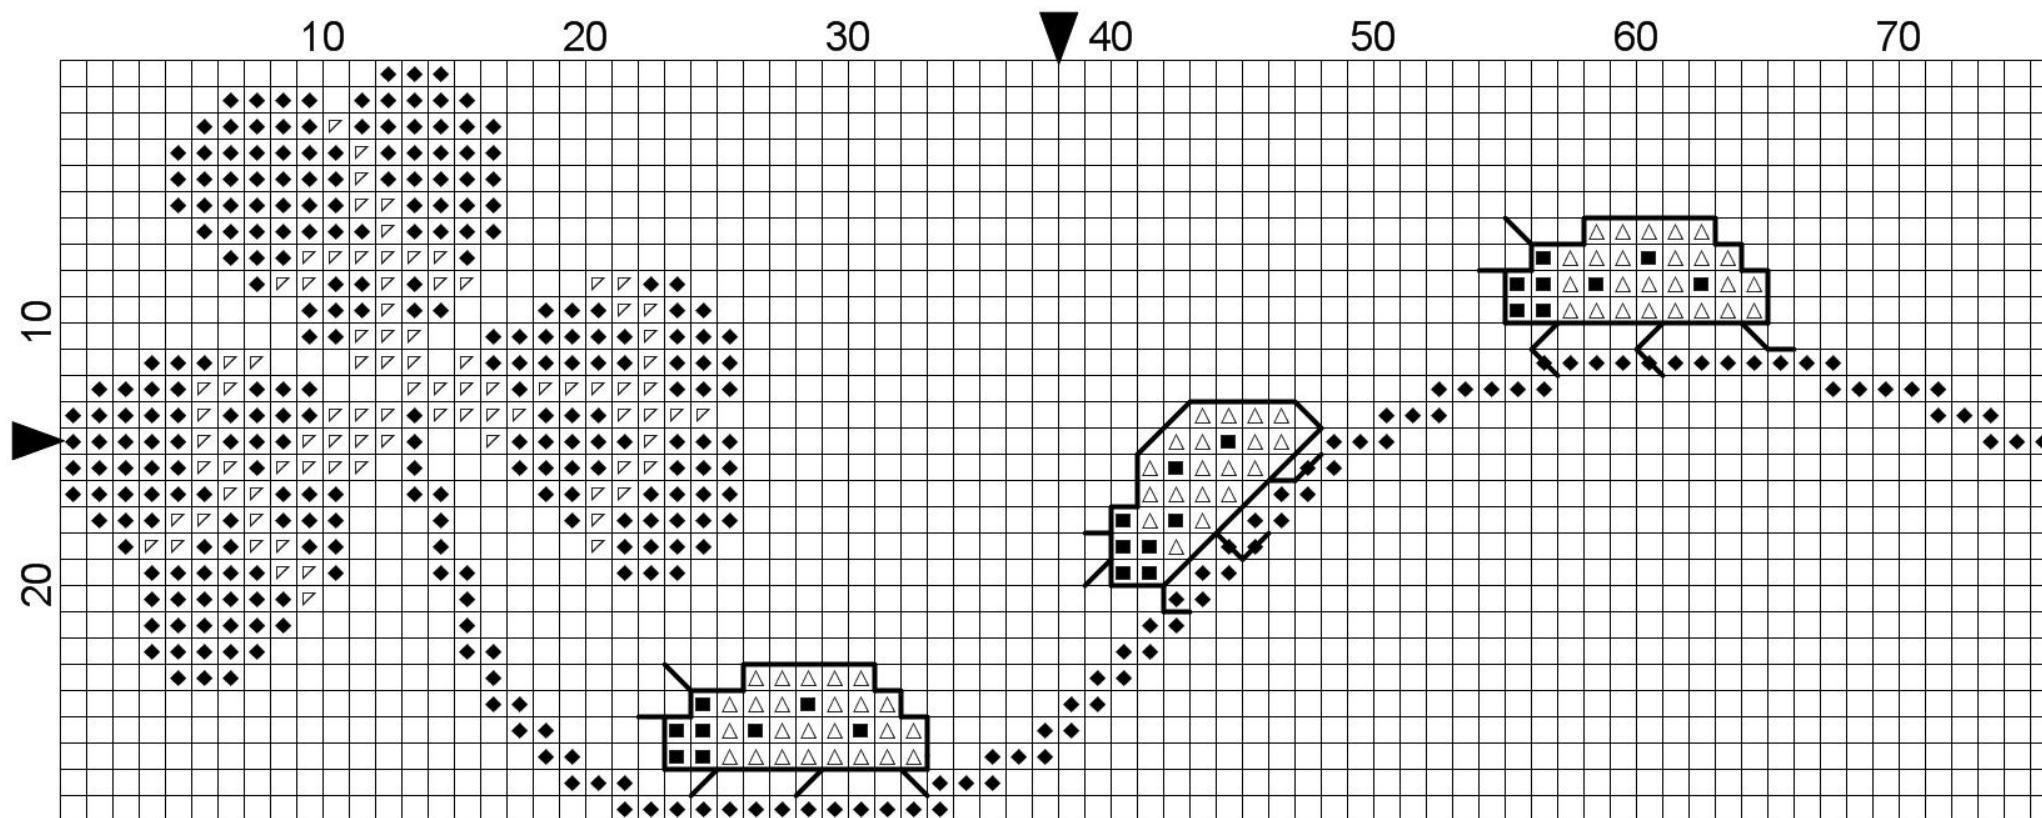

# Quadrifoglio con Coccinelle

## Legend: Stitches

- |   |                 |                    |
|---|-----------------|--------------------|
| ■ | DMC Cotton 310  | black              |
| ◆ | DMC Cotton 3362 | pine green - dk    |
| ▽ | DMC Cotton 3364 | pine green         |
| △ | DMC Cotton 666  | christmas red - br |

## Legend: Stitches

	DMC Cotton 310	black
	DMC Cotton 3362	pine green - dk
	DMC Cotton 3364	pine green
	DMC Cotton 666	christmas red - br