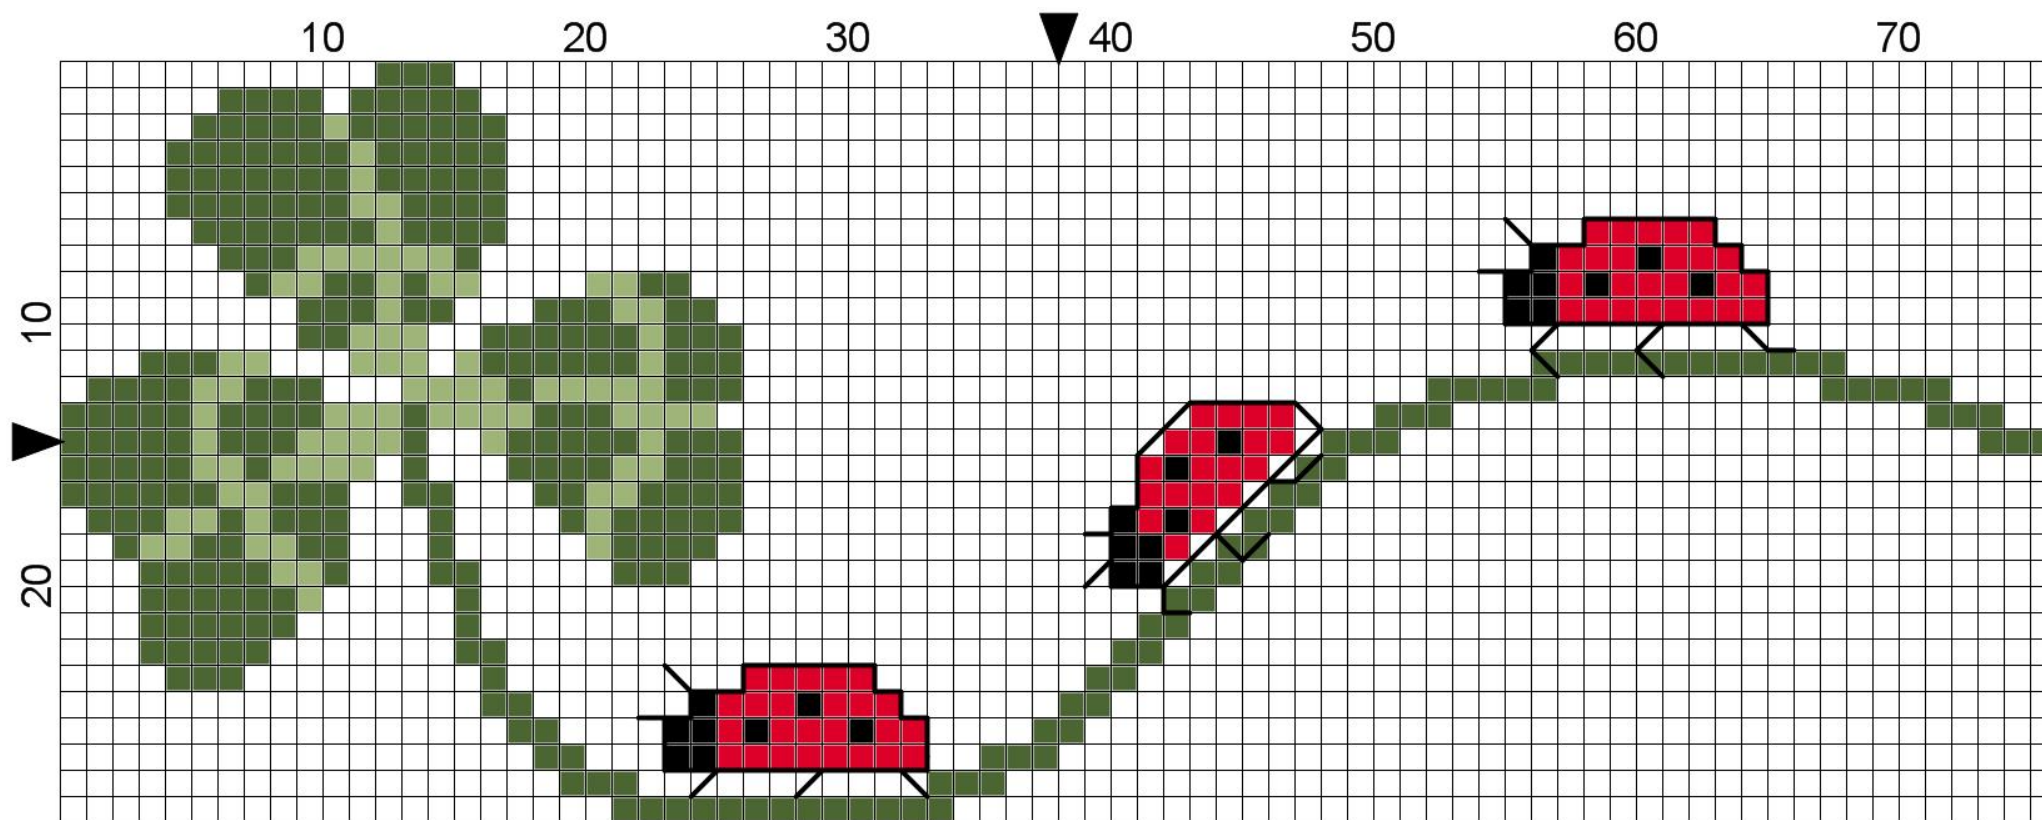

# Quadrifoglio con Coccinelle

## Legend: Stitches

- |   |                 |                    |
|---|-----------------|--------------------|
| ■ | DMC Cotton 310  | black              |
| ◆ | DMC Cotton 3362 | pine green - dk    |
| ▽ | DMC Cotton 3364 | pine green         |
| △ | DMC Cotton 666  | christmas red - br |

## Legend: Stitches

	DMC Cotton 310	black
	DMC Cotton 3362	pine green - dk
	DMC Cotton 3364	pine green
	DMC Cotton 666	christmas red - br