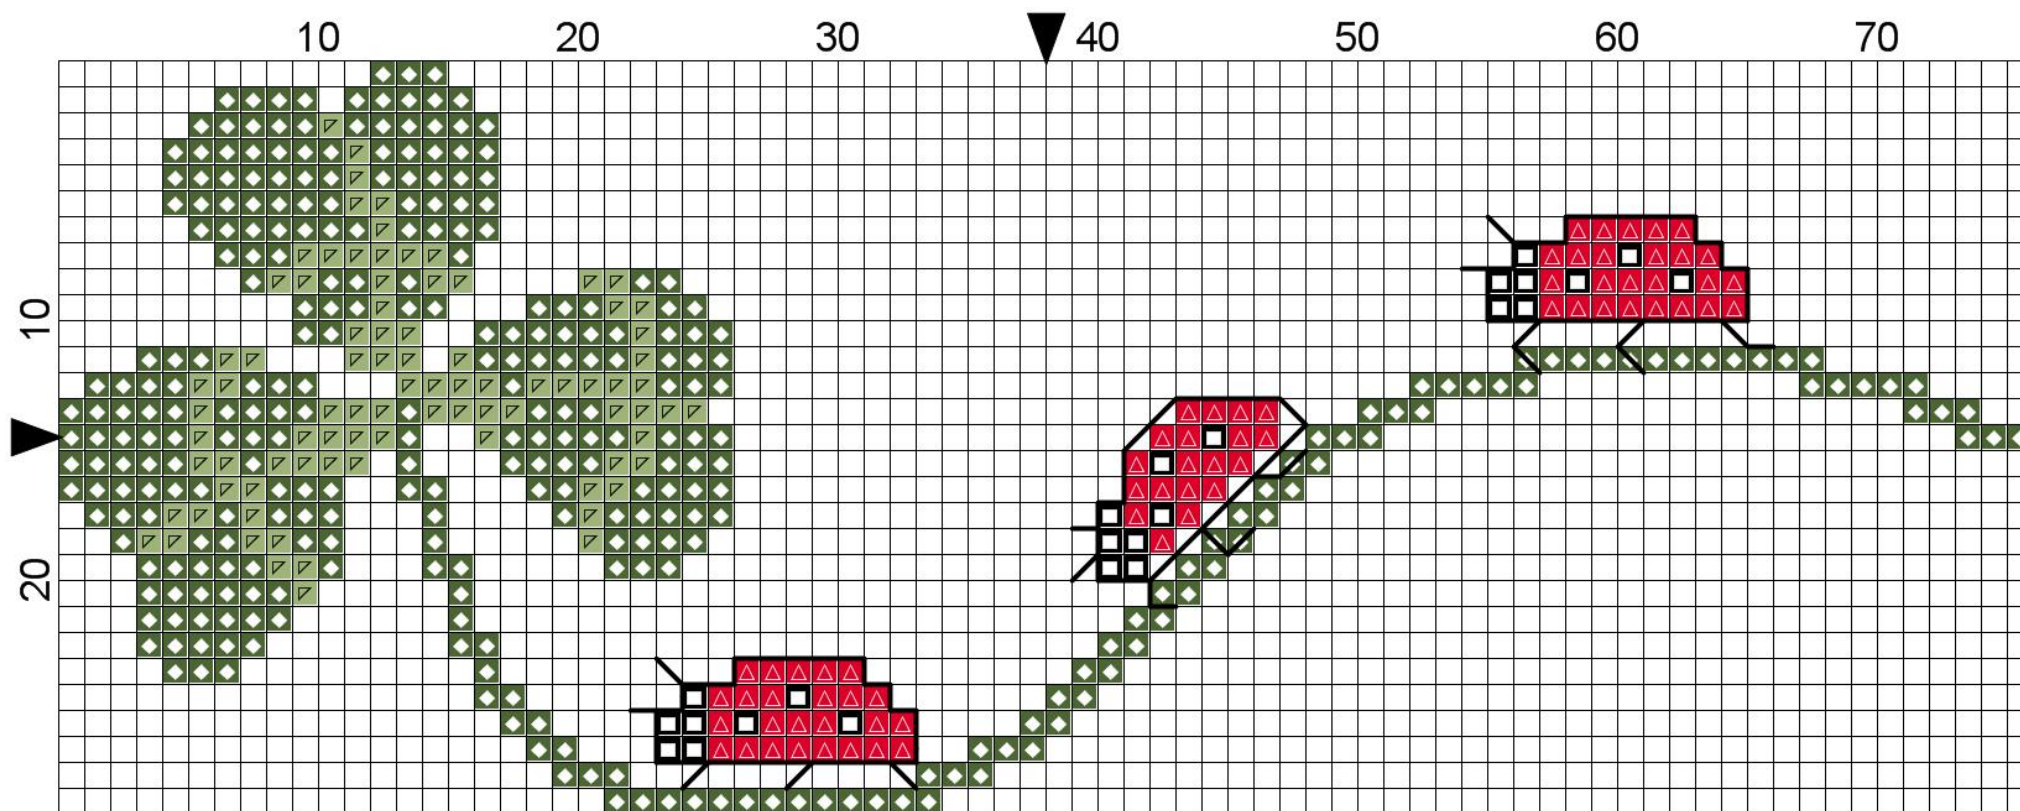

Trifoglio con Coccinelle

Legend: Stitches

■	DMC Cotton 310	black	Anchor	403
◆	DMC Cotton 3362	pine green – dk	Anchor	263
▽	DMC Cotton 3364	pine green	Anchor	260
△	DMC Cotton 666	christmas red – br	Anchor	46