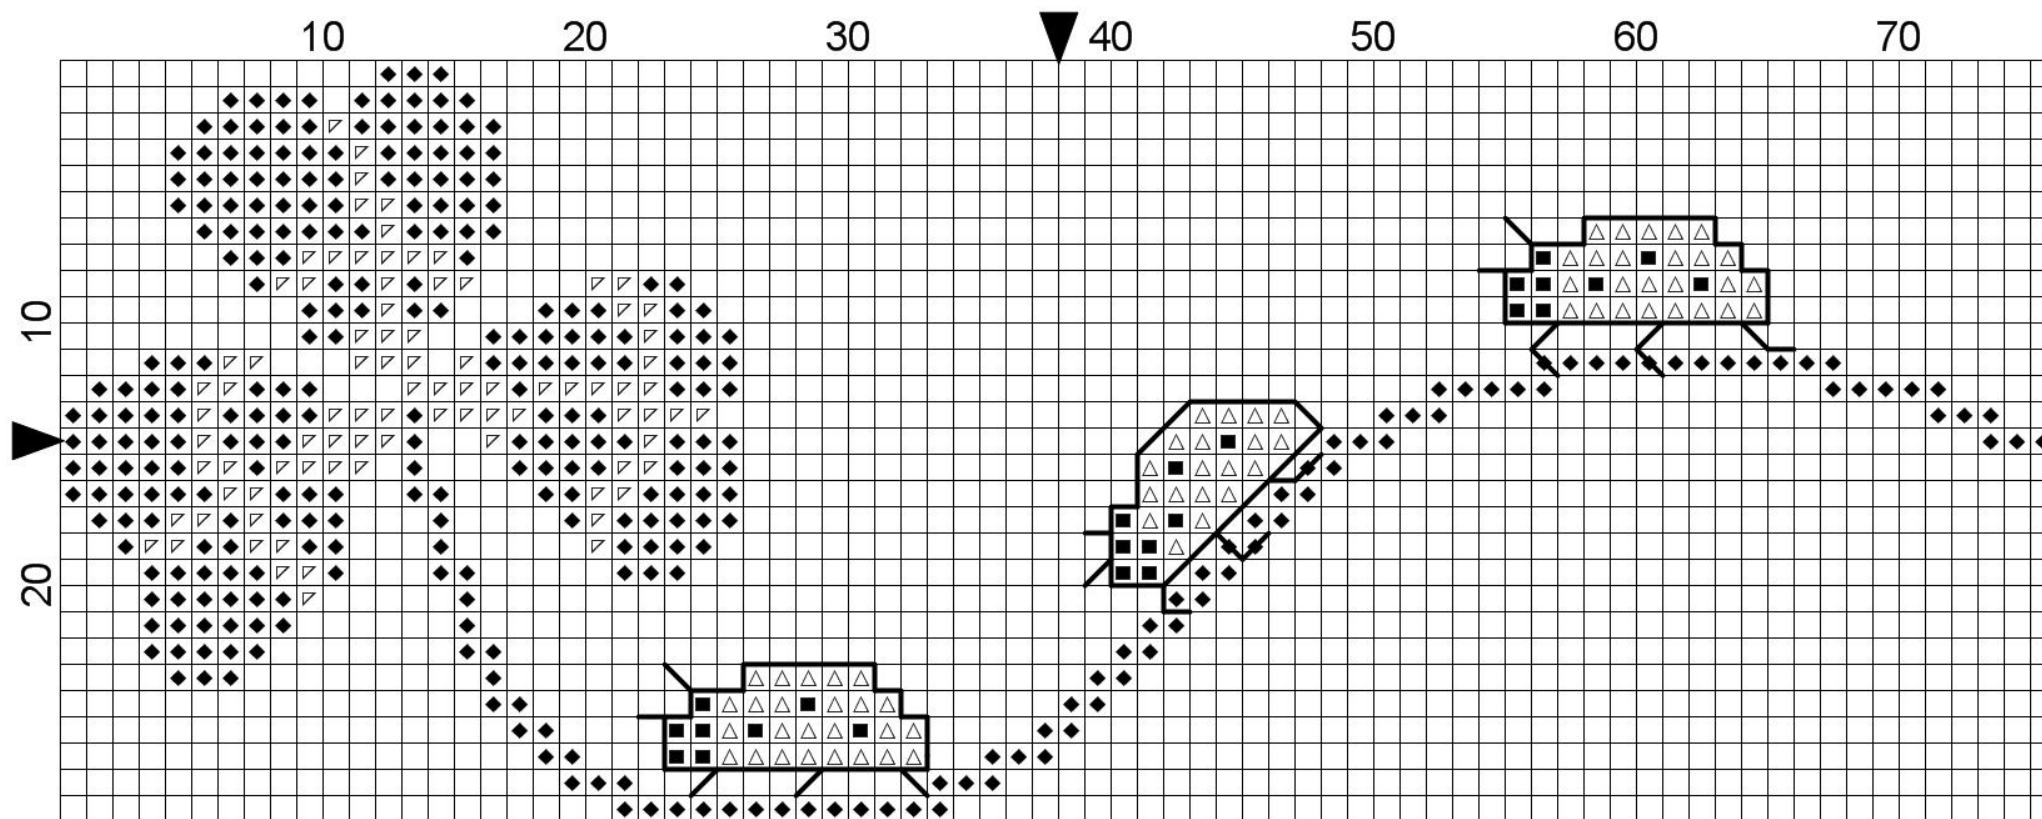

Trifoglio con Coccinelle

Legend: Stitches

■	DMC Cotton 310	black	Anchor	403
◆	DMC Cotton 3362	pine green – dk	Anchor	263
▽	DMC Cotton 3364	pine green	Anchor	260
△	DMC Cotton 666	christmas red – br	Anchor	46